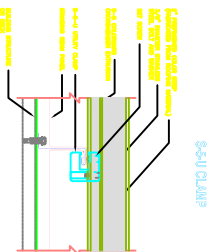

COLORGARD SNOW RETENTION SYSTEM D11

HORIZONTAL