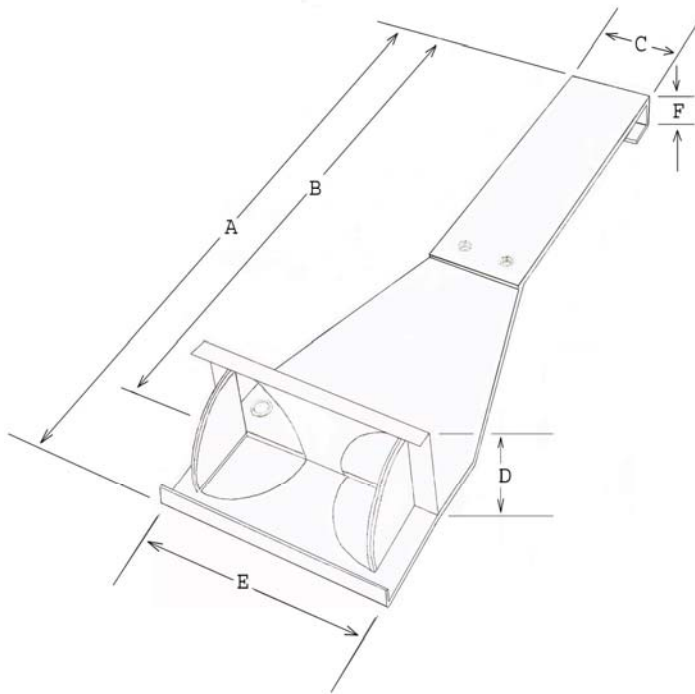

## Gough SnoGuard™ Model #SGBK for snow retention

Typical Gough SnoGuard™ for interlocking Ludowici "book" type tiles.

**Note:** Since the dimensions of some tiles can vary, samples of tile may be requested for proper custom fitting.

\* Measurements of "A", "B" and "F" vary with size

| Snow Guards for Ludowici - Celadon: Americana, Classic, Lanai interlocking Roof Tiles |   |        |        |        |   |
|---|---|--------|--------|--------|---|
| TYPICAL SIZES INDICATED ARE (+/-) 1/16" (1.6MM)                                       |   |        |        |        |   |
| A   | B | C      | D      | E      | F |
| *   | * | 1 1/2" | 1 1/4" | 3 1/4" | * |

- Made of 24 oz. cold rolled copper.
- Upper strap is 32 oz. cold rolled copper.
- Fitted close to tile so as not to hold-up row of tile above it.
- Includes two vertical pedestals of double 24 oz. copper making it the most stable / strongest snow guard on the market.
- Wide, flat copper base allows unit to hug close to tile.
- Medium height to provide stability.
- For new construction and retrofit - same snow guard.
- Available in lead coated copper or powder-coat at additional cost.
- Custom sizes are available.